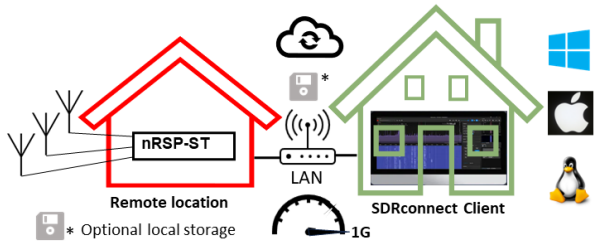

Coming soon, the nRSP-ST from

All-in-one, Plug-and-play nnetworked receiver

- A truly “plug and play” integrated, networked general coverage receiver:
 - Combines a receiver, a host computer and a whole lot more – all in one box!
 - Apply power and connect to the internet (Ethernet or Wi-Fi) and the nRSP-ST is automatically accessible from anywhere
- Multi-platform SDRconnect™ software supports local operation or remote access on Windows, MacOS or Linux platforms
- The nRSP-ST & SDRconnect™ are configurable for available network bandwidth:
 - In “Full IQ” mode, the nRSP-ST provides IQ data transfer of the visible spectrum bandwidth (e.g. for high-speed LAN or superfast internet connectivity)
 - In “IQ Lite” mode, the nRSP-ST provides IQ data of channels up to 192kHz wide (e.g. for digital decoding by the client)
 - In “Compact” mode the nRSP-ST provides compressed audio (ideal for slower internet connections)
 - Supports multiple client connections with a simultaneous mixture of connection modes
 - All modes support visualization of up to 10MHz spectrum bandwidth
- Two remote connection options:
 - Use a remote SDRconnect client or
 - Use the built-in web-server for remote access from any web browsing capable device, including Android/iOS tablets and phones
- The nRSP-ST offers the ability to record IQ and audio files to a NAS (network attached storage) device if available on the LAN.
- The 14-bit ADC full featured wideband SDR receiver covers all frequencies from 1kHz through VLF, LF, MW, HF, VHF, UHF and L-band to 2GHz, with no gaps
- Remotely monitor up to 10MHz of spectrum at a time from a choice of 3 antennas
- Flash upgradable for future feature enhancements

nRSP-ST use-cases and mode examples

High Speed LAN

- Full IQ
- IQ Lite
- Compact (Audio +Spectrum)
- Access and control remote recording

High Speed Internet (WAN)

- Possible Full IQ at lower sample rates
- IQ Lite
- Compact (Audio +Spectrum)
- Access and control remote recording