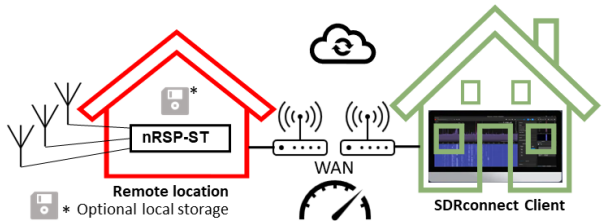

Coming soon, the nRSP-ST from

All-in-one, Plug-and-play nnetworked receiver

- A truly “plug and play” integrated, networked general coverage receiver:
 - Combines a receiver, a host computer and a whole lot more – all in one box!
 - Apply power and connect to the internet (Ethernet or Wi-Fi) and the nRSP-ST is automatically accessible from anywhere
- Multi-platform SDRconnect™ software supports local operation or remote access on Windows, MacOS or Linux platforms
- The nRSP-ST & SDRconnect™ are configurable for available network bandwidth:
 - In “Full IQ” mode, the nRSP-ST provides IQ data transfer of the visible spectrum bandwidth (e.g. for high-speed LAN or superfast internet connectivity)
 - In “IQ Lite” mode, the nRSP-ST provides IQ data of channels up to 192kHz wide (e.g. for digital decoding by the client)
 - In “Compact” mode the nRSP-ST provides compressed audio (ideal for slower internet connections)
 - Supports multiple client connections with a simultaneous mixture of connection modes
 - All modes support visualization of up to 10MHz spectrum bandwidth
- Two remote connection options:
 - Use a remote SDRconnect client or
 - Use the built-in web-server for remote access from any web browsing capable device, including Android/iOS tablets and phones
- The nRSP-ST offers the ability to record IQ and audio files to a NAS (network attached storage) device if available on the LAN.
- The 14-bit ADC full featured wideband SDR receiver covers all frequencies from 1kHz through VLF, LF, MW, HF, VHF, UHF and L-band to 2GHz, with no gaps
- Remotely monitor up to 10MHz of spectrum at a time from a choice of 3 antennas
- Flash upgradable for future feature enhancements

Lower Internet speeds (WAN)

- IQ Lite
- Compact (Audio +Spectrum)
- Access and control remote recording

SDRconnect for web browsers (e.g. including iOS & Android)

- Compact (Audio +Spectrum)
- Access and control remote recording