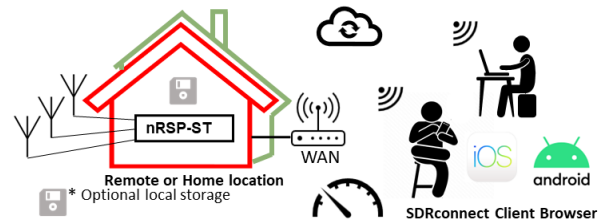

Coming soon, the nRSP-ST from

All-in-one, Plug-and-play nnetworked receiver

- A truly “plug and play” integrated, networked general coverage receiver:
 - Combines a receiver, a host computer and a whole lot more – all in one box!
 - Apply power and connect to the internet (Ethernet or Wi-Fi) and the nRSP-ST is automatically accessible from anywhere
- Multi-platform SDRconnect™ software supports local operation or remote access on Windows, MacOS or Linux platforms
- The nRSP-ST & SDRconnect™ are configurable for available network bandwidth:
 - In “Full IQ” mode, the nRSP-ST provides IQ data transfer of the visible spectrum bandwidth (e.g. for high-speed LAN or superfast internet connectivity)
 - In “IQ Lite” mode, the nRSP-ST provides IQ data of channels up to 192kHz wide (e.g. for digital decoding by the client)
 - In “Compact” mode the nRSP-ST provides compressed audio (ideal for slower internet connections)
 - Supports multiple client connections with a simultaneous mixture of connection modes
 - All modes support visualization of up to 10MHz spectrum bandwidth
- Two remote connection options:
 - Use a remote SDRconnect client or
 - Use the built-in web-server for remote access from any web browsing capable device, including Android/iOS tablets and phones
- The nRSP-ST offers the ability to record IQ and audio files to a NAS (network attached storage) device if available on the LAN.
- The 14-bit ADC full featured wideband SDR receiver covers all frequencies from 1kHz through VLF, LF, MW, HF, VHF, UHF and L-band to 2GHz, with no gaps
- Remotely monitor up to 10MHz of spectrum at a time from a choice of 3 antennas
- Flash upgradable for future feature enhancements

Lower Internet speeds (WAN)

- IQ Lite
- Compact (Audio +Spectrum)
- Access and control remote recording

SDRconnect for web browsers (e.g. including iOS & Android)

- Compact (Audio +Spectrum)
- Access and control remote recording