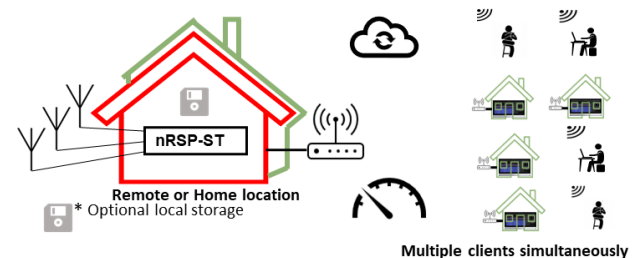

Multiple users

- Mixture of SDRconnect web browsers and regular SDRconnect clients
- Modes depend on end-to-end internet speeds