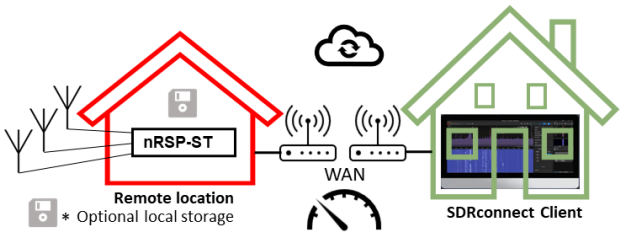

Coming soon, the nRSP-ST from

All-in-one, Plug-and-play nnetworked receiver

- A truly “plug and play” integrated, networked general coverage receiver:
 - Combines a receiver, a host computer and a whole lot more – all in one box!
 - Apply power and connect to the internet (Ethernet or Wi-Fi) and the nRSP-ST is automatically accessible from anywhere
- Multi-platform SDRconnect™ software supports local operation or remote access on Windows, MacOS or Linux platforms
- The nRSP-ST & SDRconnect™ are configurable for available network bandwidth:
 - In “Full IQ” mode, the nRSP-ST provides IQ data transfer of the visible spectrum bandwidth (e.g. for high-speed LAN or superfast internet connectivity)
 - In “IQ Lite” mode, the nRSP-ST provides IQ data of channels up to 192kHz wide (e.g. for digital decoding by the client)
 - In “Compact” mode the nRSP-ST provides compressed audio (ideal for slower internet connections)
 - Supports multiple client connections with a simultaneous mixture of connection modes
 - All modes support visualization of up to 10MHz spectrum bandwidth
- Two remote connection options:
 - Use a remote SDRconnect client or
 - Use the built-in web-server for remote access from any web browsing capable device, including Android/iOS tablets and phones
- The nRSP-ST offers the ability to record IQ and audio files to a NAS (network attached storage) device if available on the LAN.
- The 14-bit ADC full featured wideband SDR receiver covers all frequencies from 1kHz through VLF, LF, MW, HF, VHF, UHF and L-band to 2GHz, with no gaps
- Remotely monitor up to 10MHz of spectrum at a time from a choice of 3 antennas
- Flash upgradable for future feature enhancements

Lower Internet speeds (WAN)

- IQ Lite
- Compact (Audio +Spectrum)
- Access and control remote recording

SDRconnect for web browsers (e.g. including iOS & Android)

- Compact (Audio +Spectrum)
- Access and control remote recording